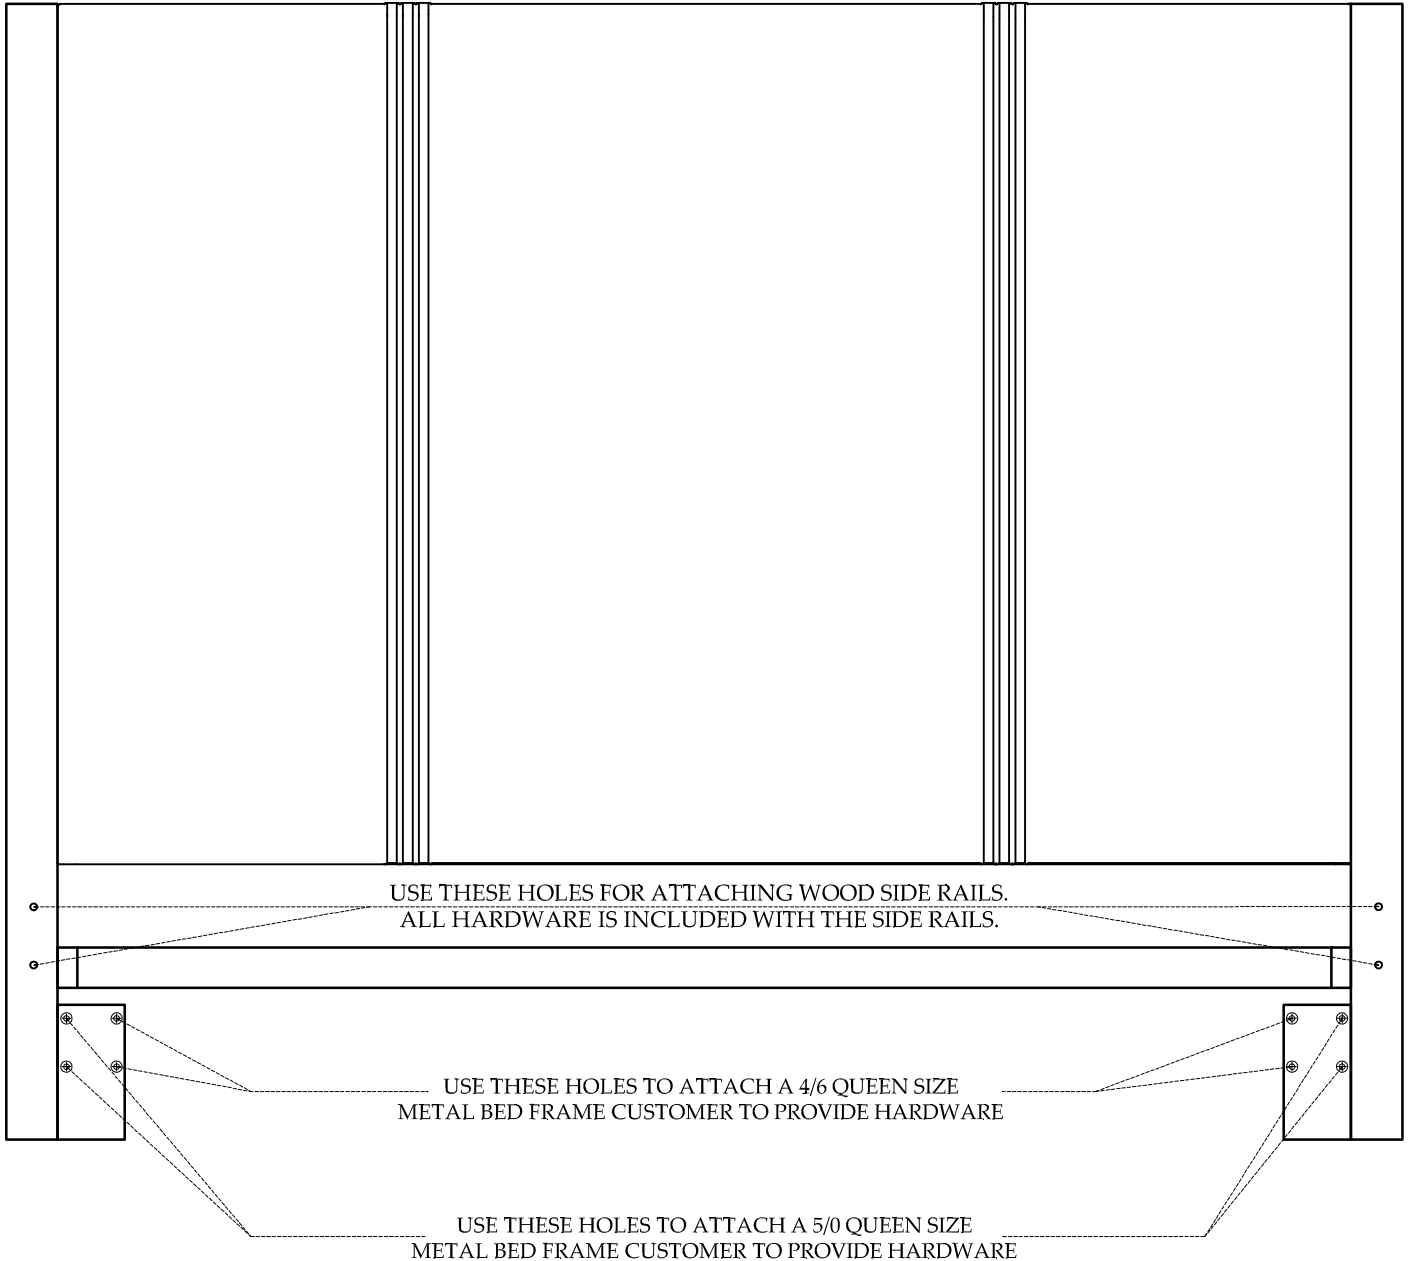

Hardware and Parts packed with the Headboard

<p>Queen Uph Headboard - 91070</p>  <p>(H-A) 1 pc.</p>	<p>Headboard Post (Right)</p>  <p>(H-B) 1 pc.</p>	<p>Headboard Post (Left)</p>  <p>(H-C) 1 pc.</p>	<p>Stretcher Headboard</p>  <p>(H-D) 1 pc.</p>
<p>Allen Head Bolt Ø5/16"-18 x 1-3/4"</p>  <p>(H-E) 10 pcs.</p>	<p>Spring Washer Ø5/16" x Ø13</p>  <p>(H-F) 10 pcs.</p>	<p>Flat Washer Ø5/16" x Ø19</p>  <p>(H-G) 10 pcs.</p>	<p>Allen Key M4 x 2-1/2"</p>  <p>(H-H) 1 pc.</p>

Hardware and Parts packed with the Footboard

<p>Queen Panel Footboard 91071</p>  <p>(F-A) 1 pc.</p>	<p>Wood Slat 60" Long</p>  <p>(F-B) 1 Set</p>	<p>Wood Screw #4 x 30mm</p>  <p>(F-C) 10 pcs.</p>	<p>Support Leg 1-1/8" x 1-1/8" x 6-5/16"</p>  <p>(F-D) 5 pcs.</p>	<p>Screw Driver not included</p> 
--	--	--	--	--

Hardware and Parts packed with the Bed Rails

<p>Siderails - 91072</p>  <p>(R-A) 2 pcs.</p>	<p>All-Thread Bolt Ø5/16"-18 x 3-1/2"</p>  <p>(R-B) 8 pcs.</p>	<p>Arc Washer 37x17mm</p>  <p>(R-C) 8 pcs.</p>	<p>Spring Washer Ø5/16" x Ø13mm</p>  <p>(R-D) 8 pcs.</p>	<p>Flat Washer Ø5/16" x Ø16mm</p>  <p>(R-E) 8 pcs.</p>	<p>Hex Nut Ø5/16" x 18mm</p>  <p>(R-F) 8 pcs.</p>	<p>Open Wrench 12 mm</p>  <p>(R-G) 1 pc.</p>
---	---	---	---	---	--	---

STEP 4

STEP 5

STEP 6

Adjustable leveler.

4/6-5/0 Queen Bed

91070 - 4/6 - 5/0 Uph Headboard

The headboard may be used alone with a Queen size metal bed frame.