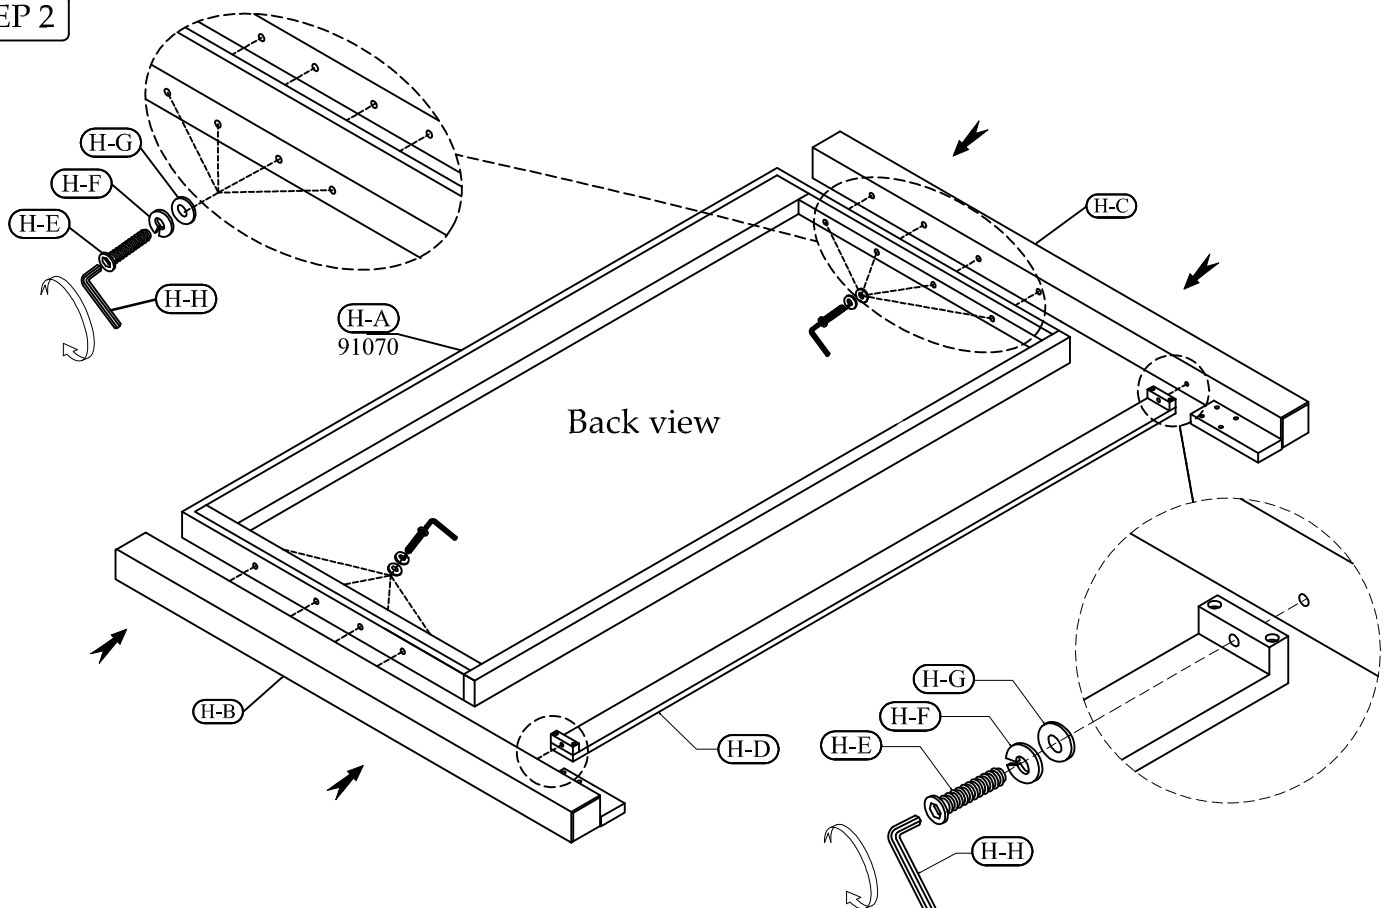

STEP 1

Open the back fabric

STEP 2