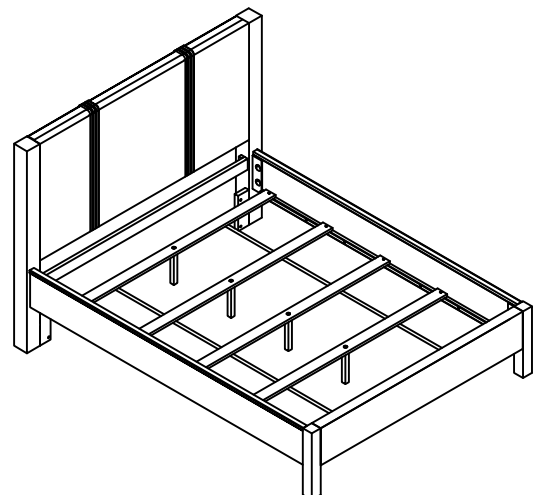

Warning :

- Be sure to check all packing material carefully for small parts, which may have come loose inside the carton during shipment.
- To prevent possible scratches and damage, this furniture **MUST BE ASSEMBLED BY TWO PEOPLE** on a soft surface such as a blanket or carpet.

Hardware and Parts packed with the Headboard

Queen Uph Headboard - 91070 (H-A) 1 pc.	Headboard Post (Right) (H-B) 1 pc.	Headboard Post (Left) (H-C) 1 pc.	Stretcher Headboard (H-D) 1 pc.
Allen Head Bolt Ø5/16"-18 x 1-3/4" (H-E) 10 pcs.	Spring Washer Ø5/16" x Ø13 (H-F) 10 pcs.	Flat Washer Ø5/16" x Ø19 (H-G) 10 pcs.	Allen Key M4 x 2-1/2" (H-H) 1 pc.

Hardware and Parts packed with the Footboard

Queen Panel Footboard 91071 (F-A) 1 pc.	Wood Slat 60" Long (F-B) 1 Set	Wood Screw #4 x 30mm (F-C) 10 pcs.	Support Leg 1-1/8" x 1-1/8" x 6-5/16" (F-D) 5 pcs.	Screw Driver not included

Hardware and Parts packed with the Bed Rails

Siderails - 91072 (R-A) 2 pcs.	All-Thread Bolt Ø5/16"-18 x 3-1/2" (R-B) 8 pcs.	Arc Washer 37x17mm (R-C) 8 pcs.	Spring Washer Ø5/16" x Ø13mm (R-D) 8 pcs.	Flat Washer Ø5/16" x Ø16mm (R-E) 8 pcs.	Hex Nut Ø5/16" x 18mm (R-F) 8 pcs.	Open Wrench 12 mm (R-G) 1 pc.

4/6-5/0 Queen Bed

91070 -- 4/6 - 5/0 Uph Headboard

91071 -- 5/0 Footboard

91072 -- 5/0 - 6/0 Siderails