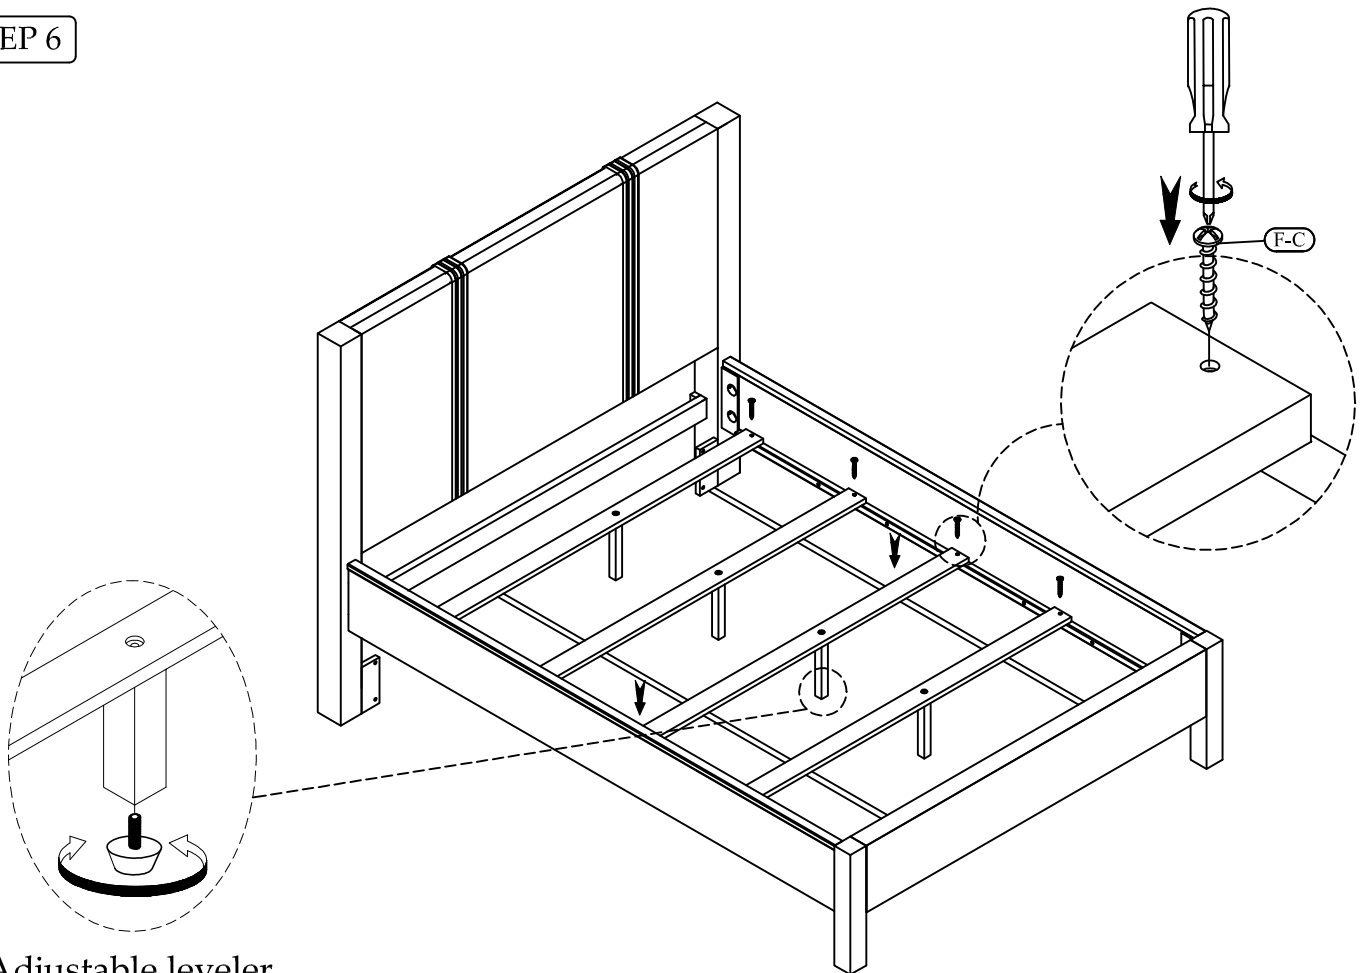

STEP 5

STEP 6

Adjustable leveler.